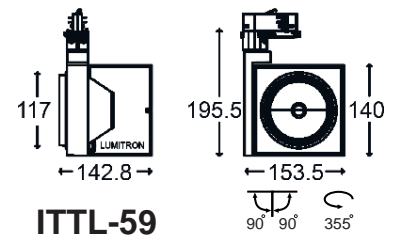

LED Track Light

ITTL - 57

LED 8W / 10W

Replace: MR16 50W-75W

ITTL-58

LED 30W / 36W / 39W / 43W

Replace: PLT 2x32W / MH 70W

ITTL-59