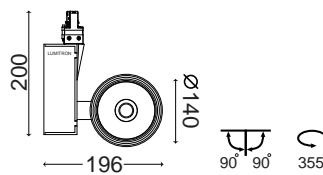

LED Track Light

ITTL - 57

LED 8W / 10W

Replace: MR16 50W-75W

ITTL-58

LED 30W / 36W / 39W / 43W

Replace: PLT 2x32W / MH 70W

ITTL-59